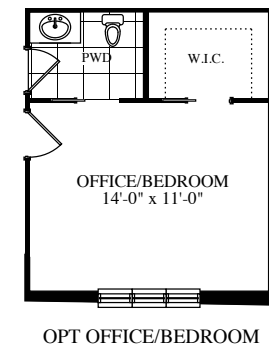

WILLOW CREEK ESTATES
MIDHURST

CRANBROOK

2025 SQ. FT.

3 BED

2.5 BATH

CRANBROOK
2025 SQ.FT.

3 BED
2.5 BATH

All material, specifications and floorplans are subject to change without notice. All floorplans are approximate dimensions. Actual usable floor space may vary from the stated floor area. Colour representations are approximate and subject to change.