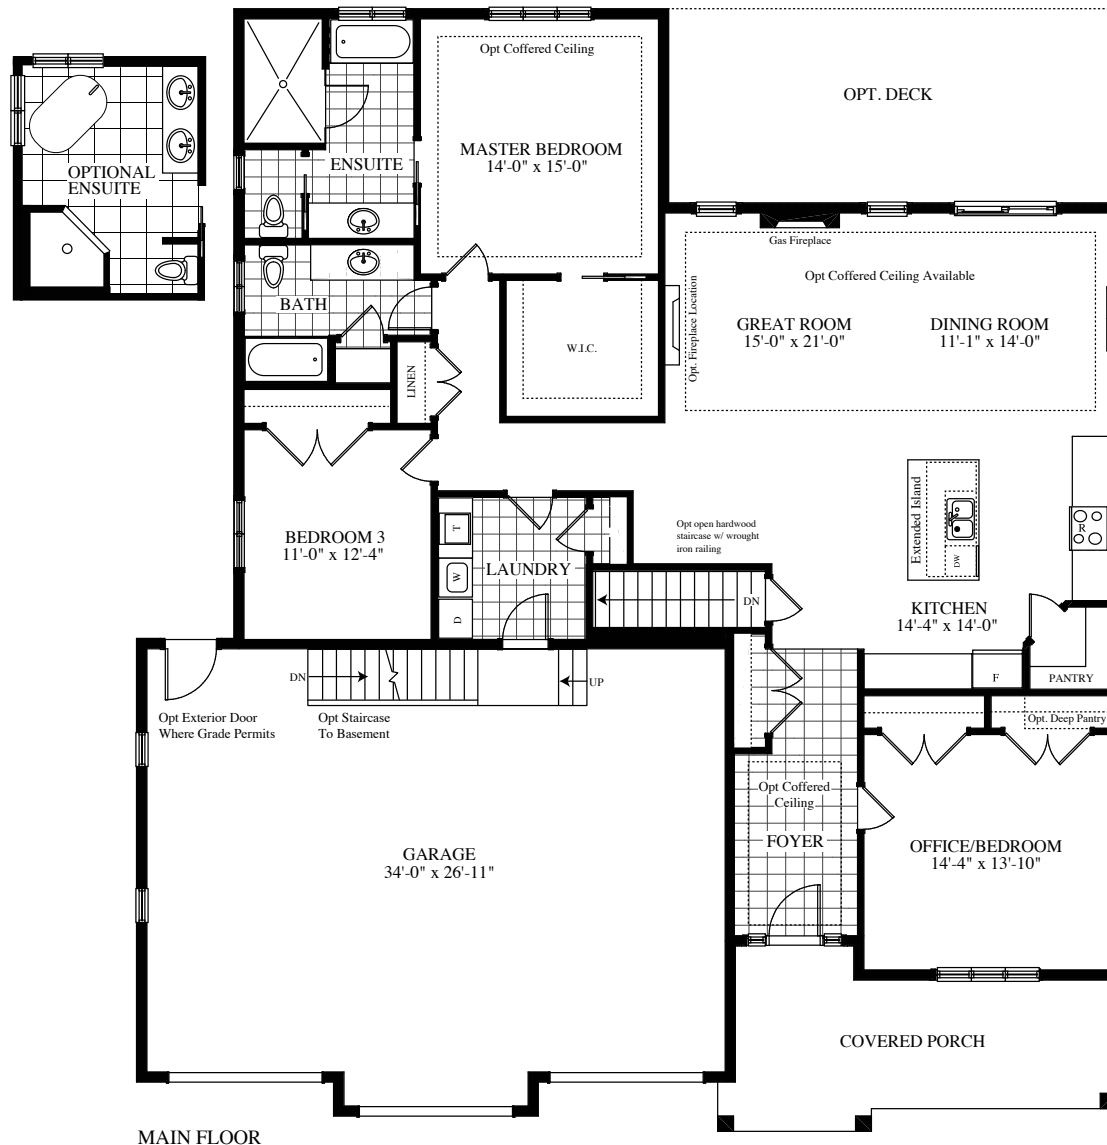

WILLOW CREEK ESTATES
MIDHURST

CRANBROOK

2025 SQ. FT.

3 BED

2.5 BATH

CRANBROOK
2025 SQ.FT.

3 BED
2.5 BATH

All material, specifications and floorplans are subject to change without notice. All floorplans are approximate dimensions. Actual usable floor space may vary from the stated floor area. Colour representations are approximate and subject to change.