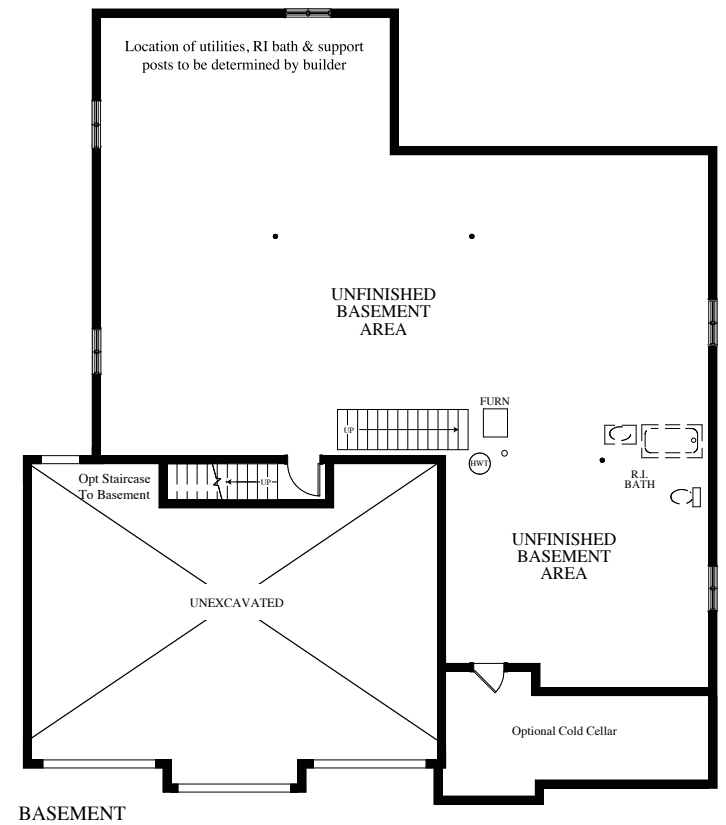

WILLOW CREEK ESTATES
MIDHURST

CRANBROOK

2025 SQ. FT.

3 BED

2.5 BATH

CRANBROOK
2025 SQ.FT.

3 BED
2.5 BATH

All material, specifications and floorplans are subject to change without notice. All floorplans are approximate dimensions. Actual usable floor space may vary from the stated floor area. Colour representations are approximate and subject to change.