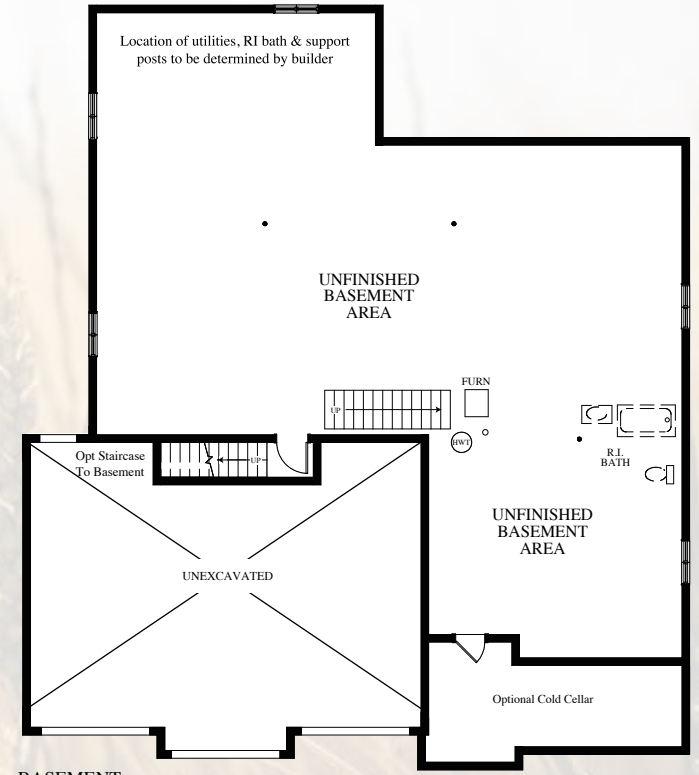

MAIN FLOOR

OPT OFFICE/BEDROOM

BASEMENT

Cranbrook

2025 Sq.Ft. | 3 Bed | 2.5 Bath

Artist's Concept