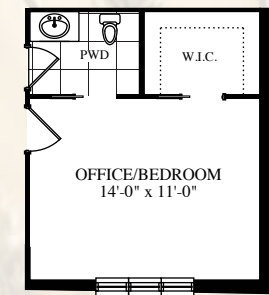

MAIN FLOOR

OPT OFFICE/BEDROOM

BASEMENT

Cranbrook

2025 Sq.Ft. | 3 Bed | 2.5 Bath

Artist's Concept